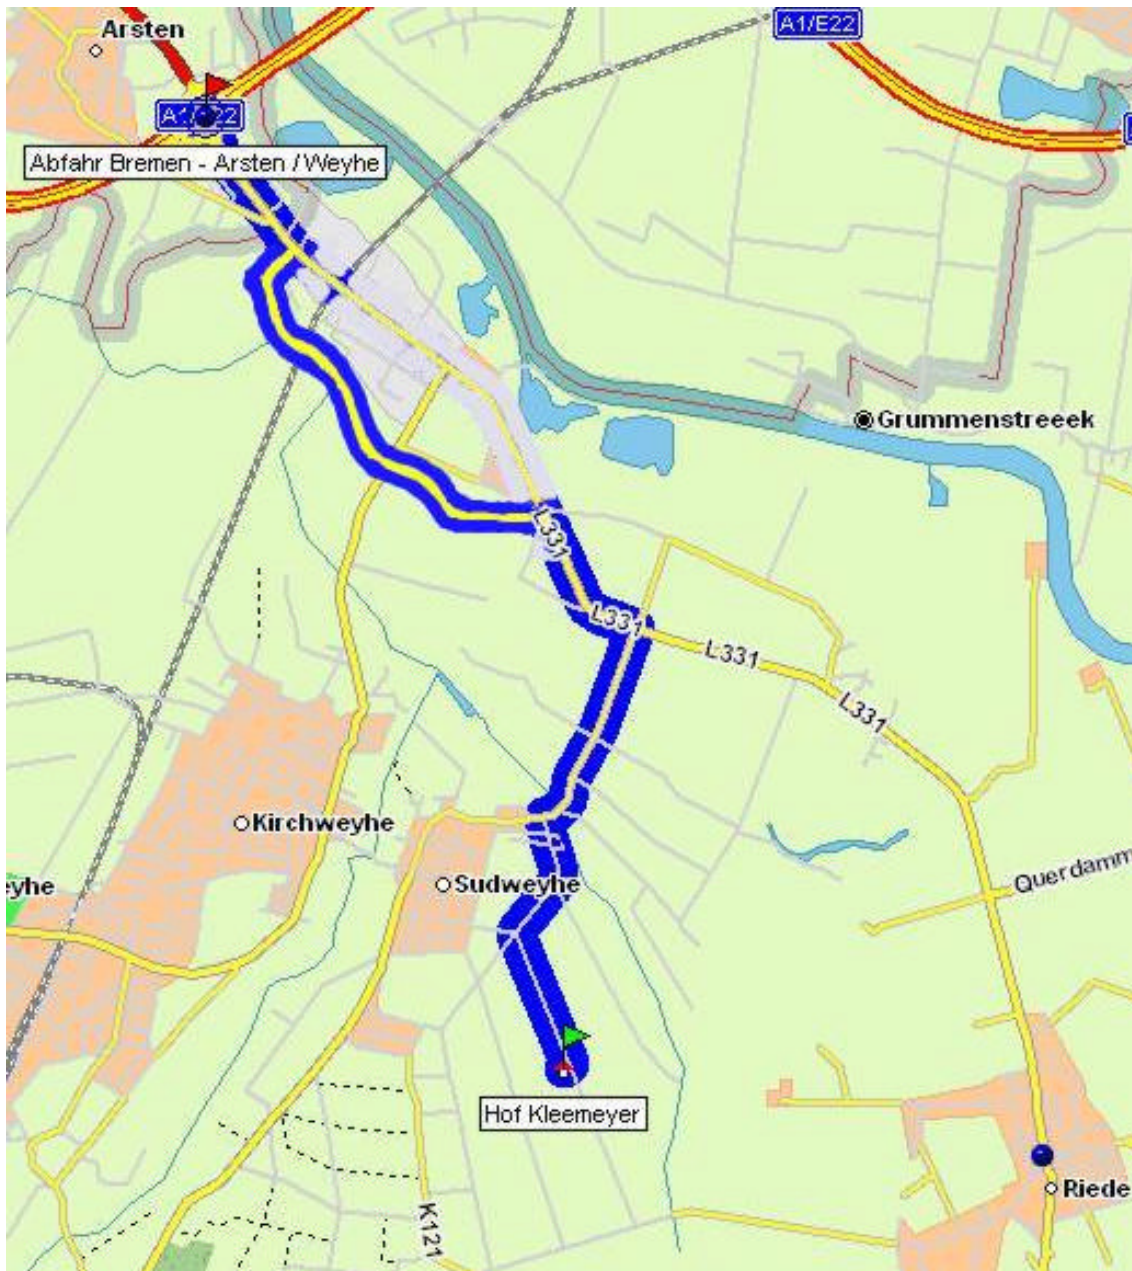

## Route Description

General View  
Hof Kleemeyer / Verden / Cella

## A1 Exit Bremen Arsten (Weyhe) > Hof Kleemeyer

5 miles / 12 min

Exit Bremen-Arsten (Weyhe), Direction to Weyhe.

Take the bypassroad to the right; Direction to Verden / Hoya.

After the protracted left-curve (behind Drewe) turn to the right; Direction to Sudweyhe.

After the bridge, take the first road to the left; the road is called Bruchweiden.

After about 0.6 miles take the second intersection to the left, which is Apelsdamm.